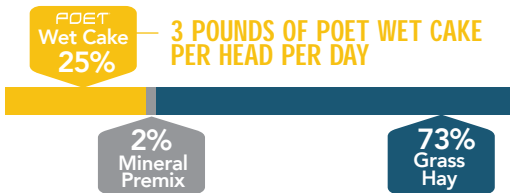

WILD FOR WET CAKE

RECOMMENDED DIETS

It is important for cows to have the appropriate diet for their stage of gestation. These recommended dietary guidelines are designed to help achieve optimal performance.

EARLY GESTATION

This early gestation diet provides a dry matter mix of greater than 10% protein and greater than 52% total digestible nutrients (TDN).