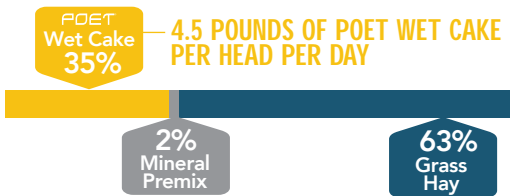

LATE GESTATION

This late gestation diet provides a dry matter mix with greater than 11.5% protein and greater than 55% TDN.